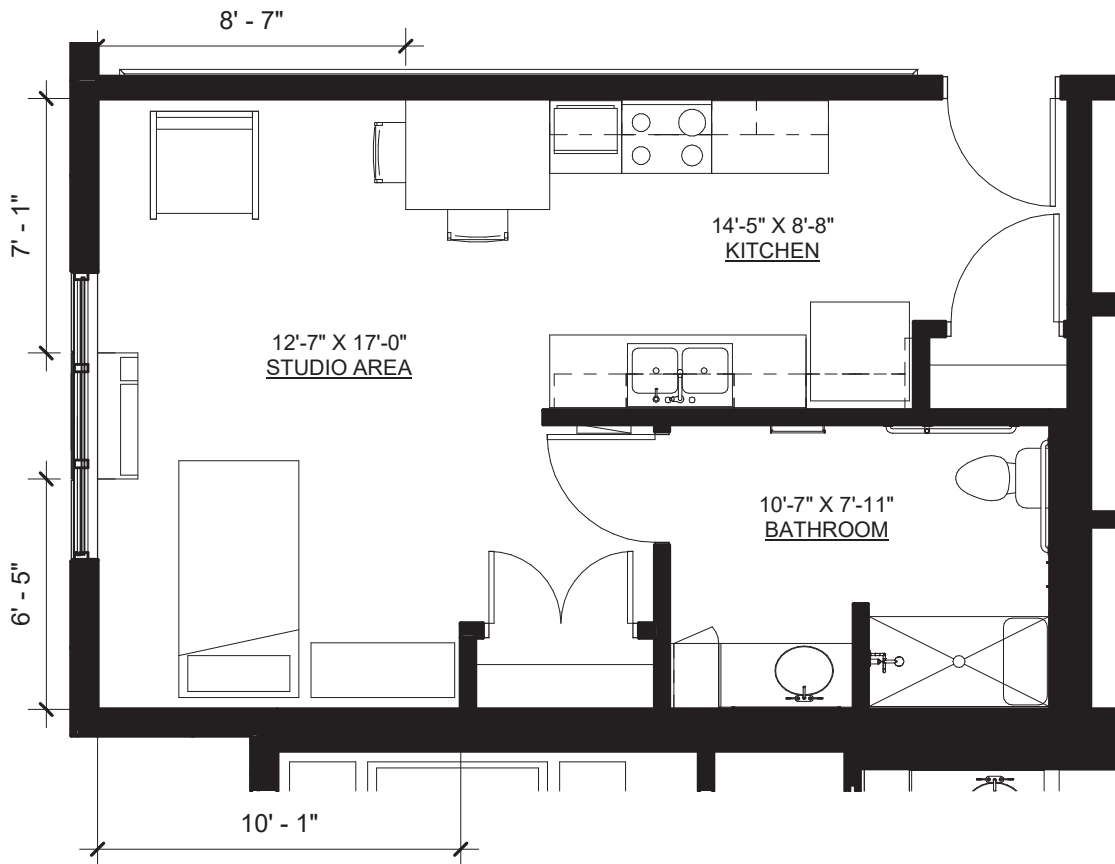

Parkers Lake

Senior Living Apartment

Studio | One Bath | 560 sq ft

Apartments | 206, 306, 406

BROADWELL

• Senior Living •

3025 Harbor Lane North 

Plymouth, MN 55447

763.258.4539 

broadwellplymouth.com 

@broadwellplymouth 

Bass Lake

Senior Living Apartment

Studio | One Bath | 485 sq ft

Apartments | 212, 220, 231, 312, 320, 331, 412, 420, 431

BROADWELL