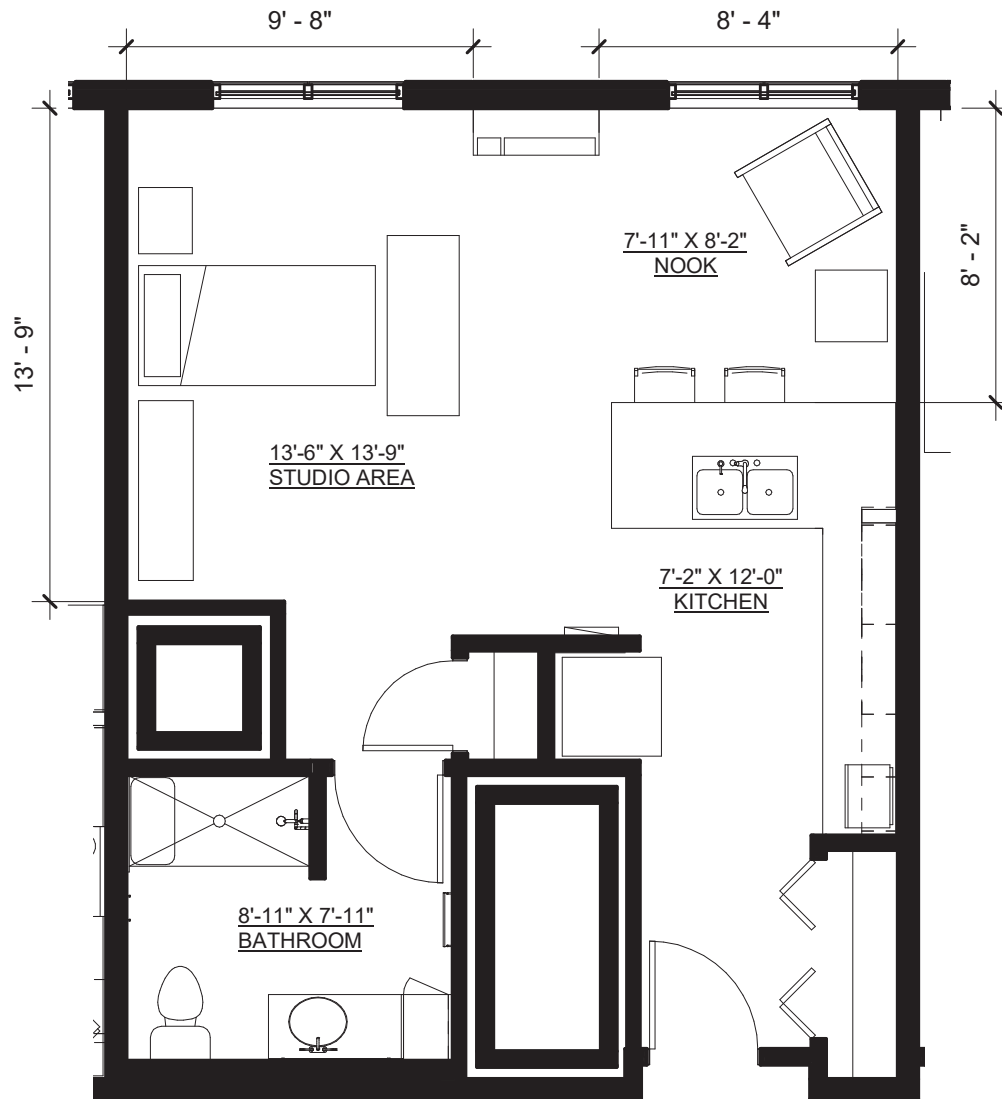

Parkers Lake

Senior Living Apartment

Studio | One Bath | 560 sq ft

Apartments | 206, 306, 406

BROADWELL

• Senior Living •

3025 Harbor Lane North 

Plymouth, MN 55447

763.258.4539 

broadwellplymouth.com 

@broadwellplymouth 

Bass Lake

Senior Living Apartment

Studio | One Bath | 485 sq ft

Apartments | 212, 220, 231, 312, 320, 331, 412, 420, 431

BROADWELL

Studio | One Bath | 575 sq ft

Apartment | 213

BROADWELL

• Senior Living •

3025 Harbor Lane North 

Plymouth, MN 55447

763.258.4539 

broadwellplymouth.com 