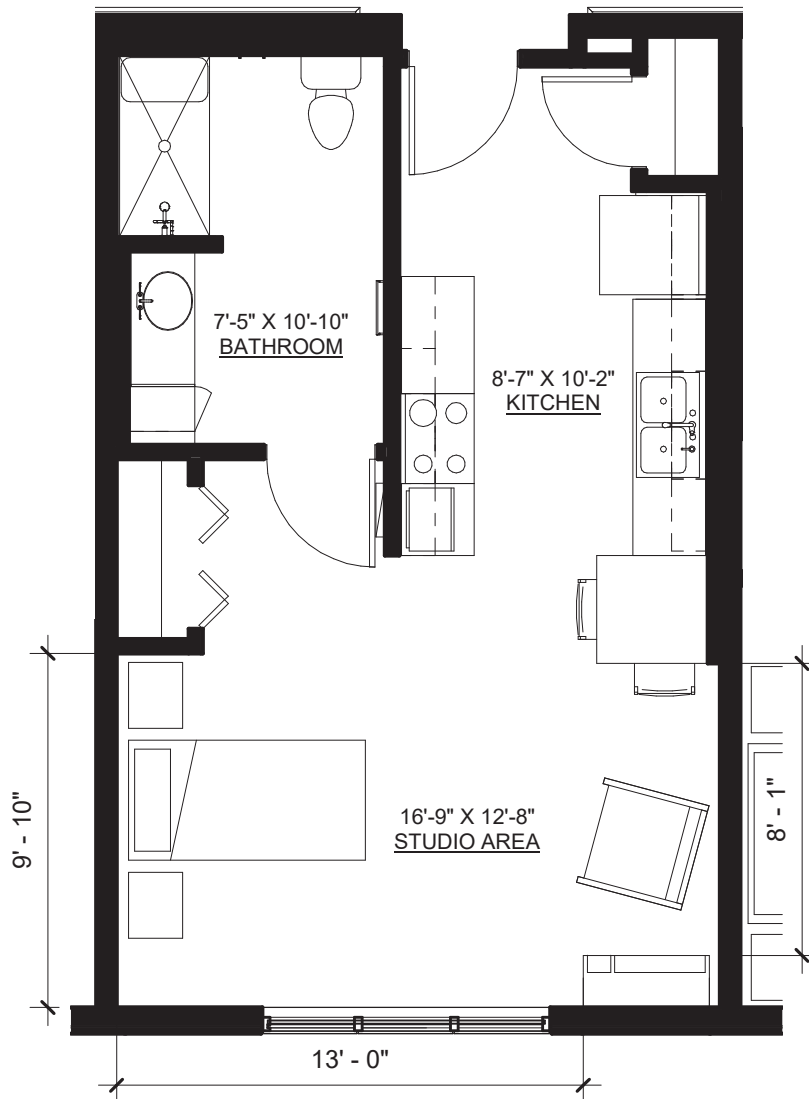

Parkers Lake

Senior Living Apartment

Studio | One Bath | 560 sq ft

Apartments | 206, 306, 406

BROADWELL

• Senior Living •

3025 Harbor Lane North 

Plymouth, MN 55447

763.258.4539 

broadwellplymouth.com 

@broadwellplymouth 

Bass Lake

Senior Living Apartment

Studio | One Bath | 485 sq ft

Apartments | 212, 220, 231, 312, 320, 331, 412, 420, 431

BROADWELL

Studio | One Bath | 575 sq ft

Apartment | 213

BROADWELL

• Senior Living •

3025 Harbor Lane North 

Plymouth, MN 55447

763.258.4539 

broadwellplymouth.com 