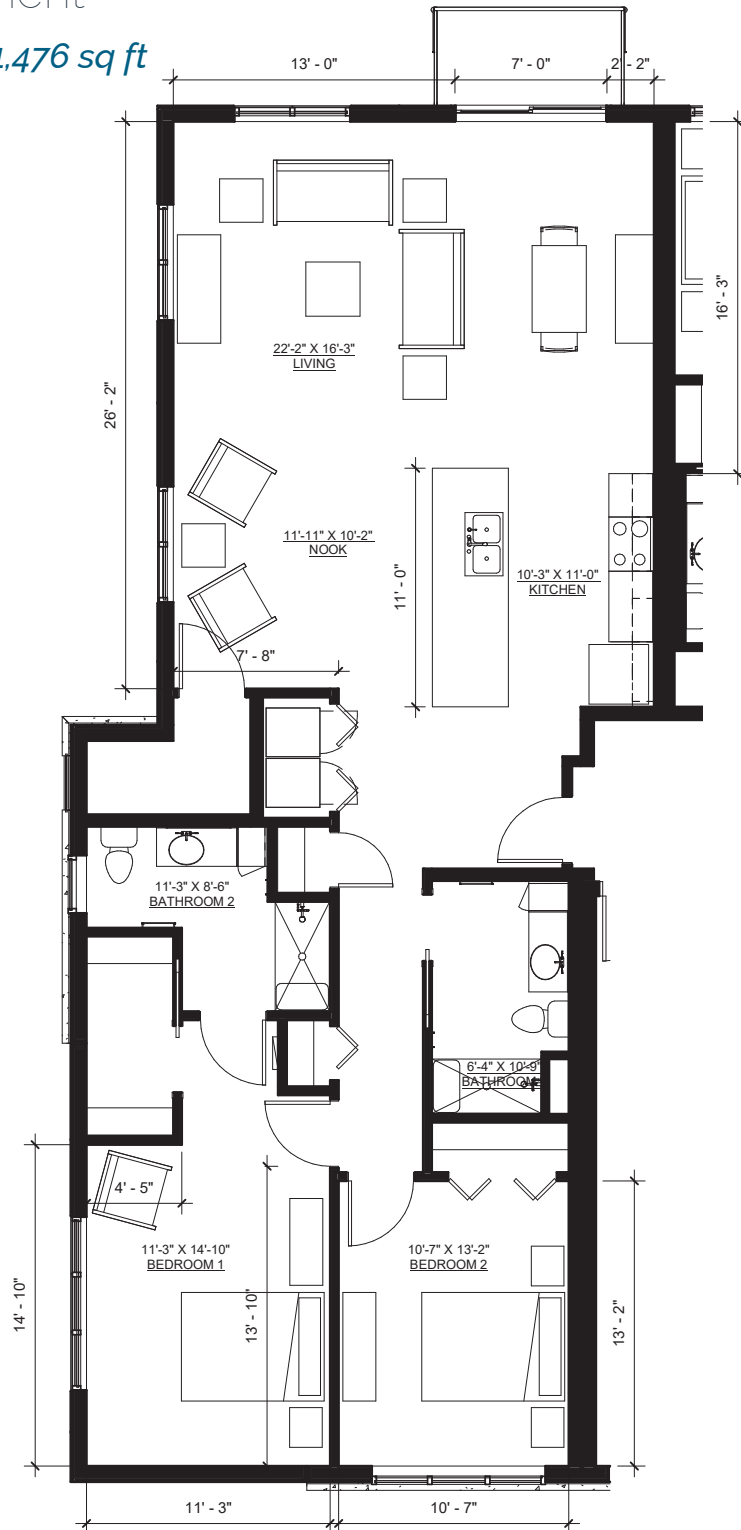

Lake Superior

Senior Living Apartment

Two Bedroom | Two Bath | 1,476 sq ft

Apartments | 101, 201, 301, 401

BROADWELL

• Senior Living •

3025 Harbor Lane North 

Plymouth, MN 55447

763.258.4539 

broadwellplymouth.com 

@broadwellplymouth 

Lake Itasca

Senior Living Apartment

Two Bedroom | Two Bath | 966 sq ft

Apartments | 313, 413

BROADWELL

@broadwellplymouth

Lake Minnetonka

Senior Living Apartment

Two Bedroom | Two Bath | 1,143 sq ft

Apartments | 234, 334, 434

BROADWELL

• Senior Living •

3025 Harbor Lane North 