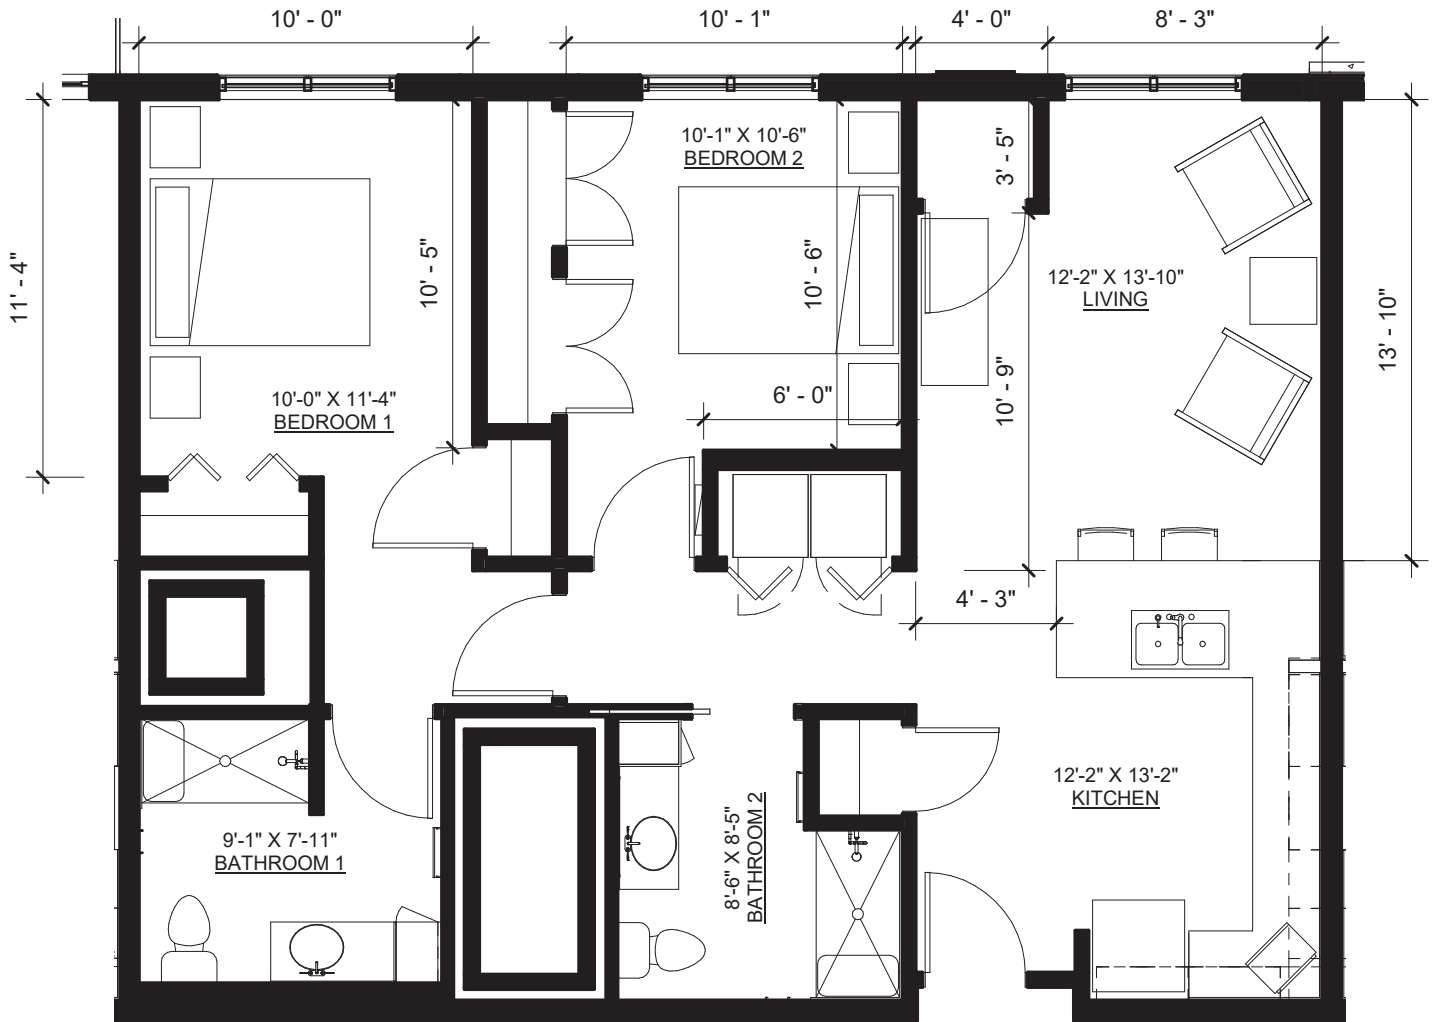

763.258.4539 

broadwellplymouth.com 

@broadwellplymouth 

Lake Itasca

Senior Living Apartment

Two Bedroom | Two Bath | 966 sq ft

Apartments | 313, 413

BROADWELL

Two Bedroom | Two Bath | 966 sq ft

Apartments | 313, 314

BROADWELL

• Senior Living •

3025 Harbor Lane North

Plymouth, MN 55447

763.258.4539

broadwellplymouth.com

@broadwellplymouth

Lake Minnetonka

Senior Living Apartment

Two Bedroom | Two Bath | 1,143 sq ft

Apartments | 234, 334, 434

BROADWELL

• Senior Living •

3025 Harbor Lane North 