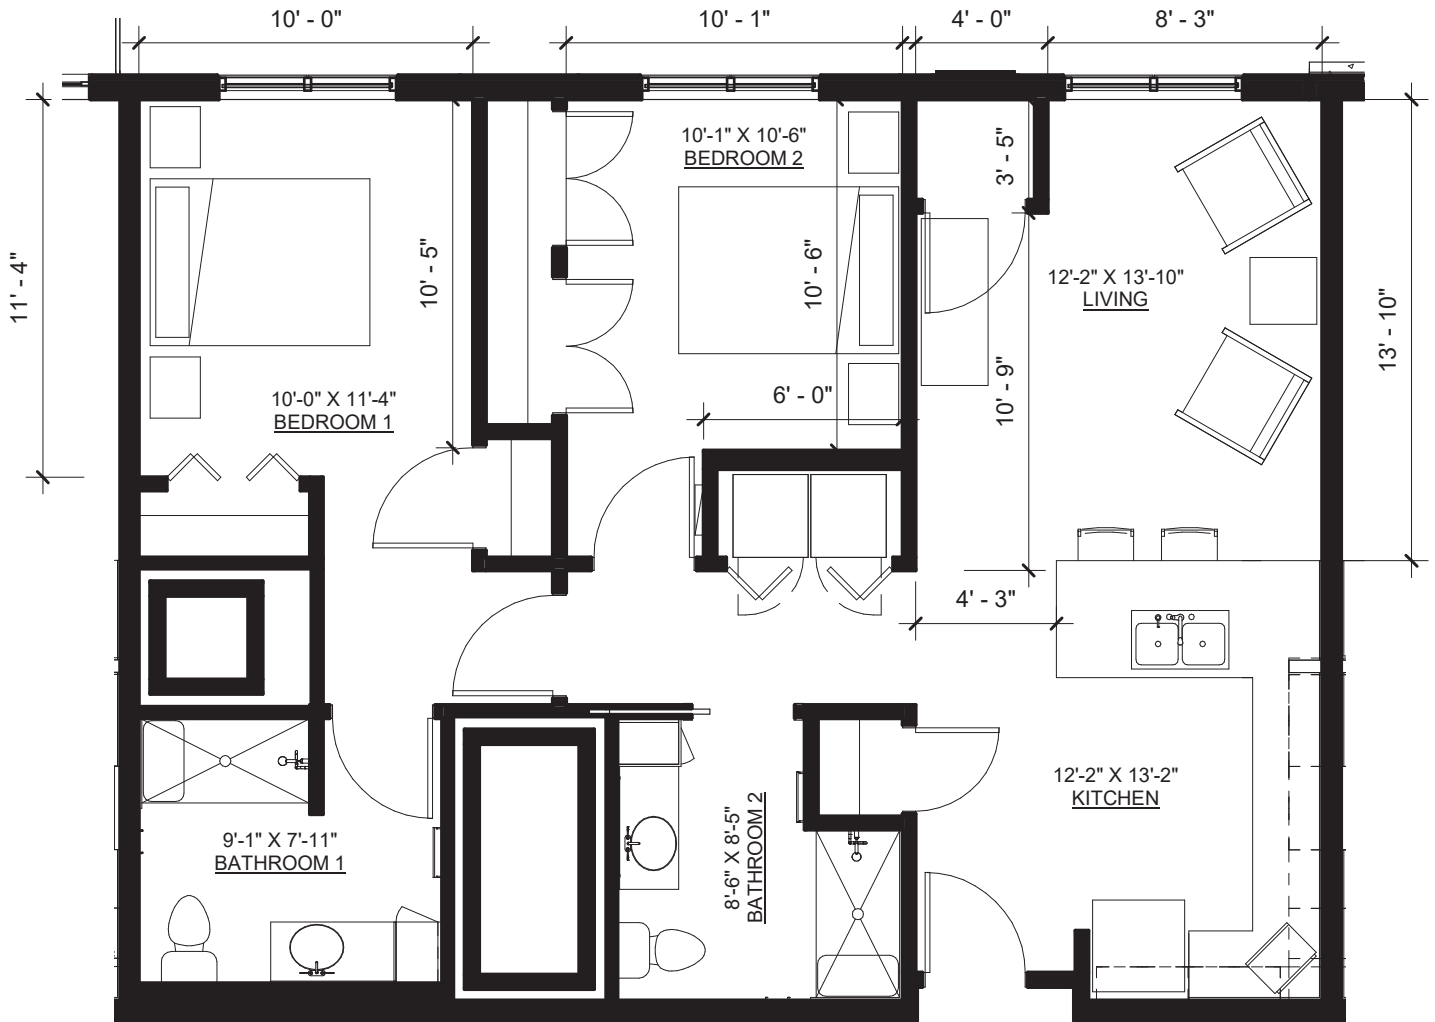

Lake Superior

Senior Living Apartment

Two Bedroom | Two Bath | 1,476 sq ft

Apartments | 101, 201, 301, 401

BROADWELL

• Senior Living •

3025 Harbor Lane North 

Plymouth, MN 55447

763.258.4539 

broadwellplymouth.com 

@broadwellplymouth 

Lake Itasca

Senior Living Apartment

Two Bedroom | Two Bath | 966 sq ft

Apartments | 313, 413

BROADWELL

@broadwellplymouth

Lake Minnetonka

Senior Living Apartment

Two Bedroom | Two Bath | 1,143 sq ft

Apartments | 234, 334, 434

BROADWELL

• Senior Living •

3025 Harbor Lane North 