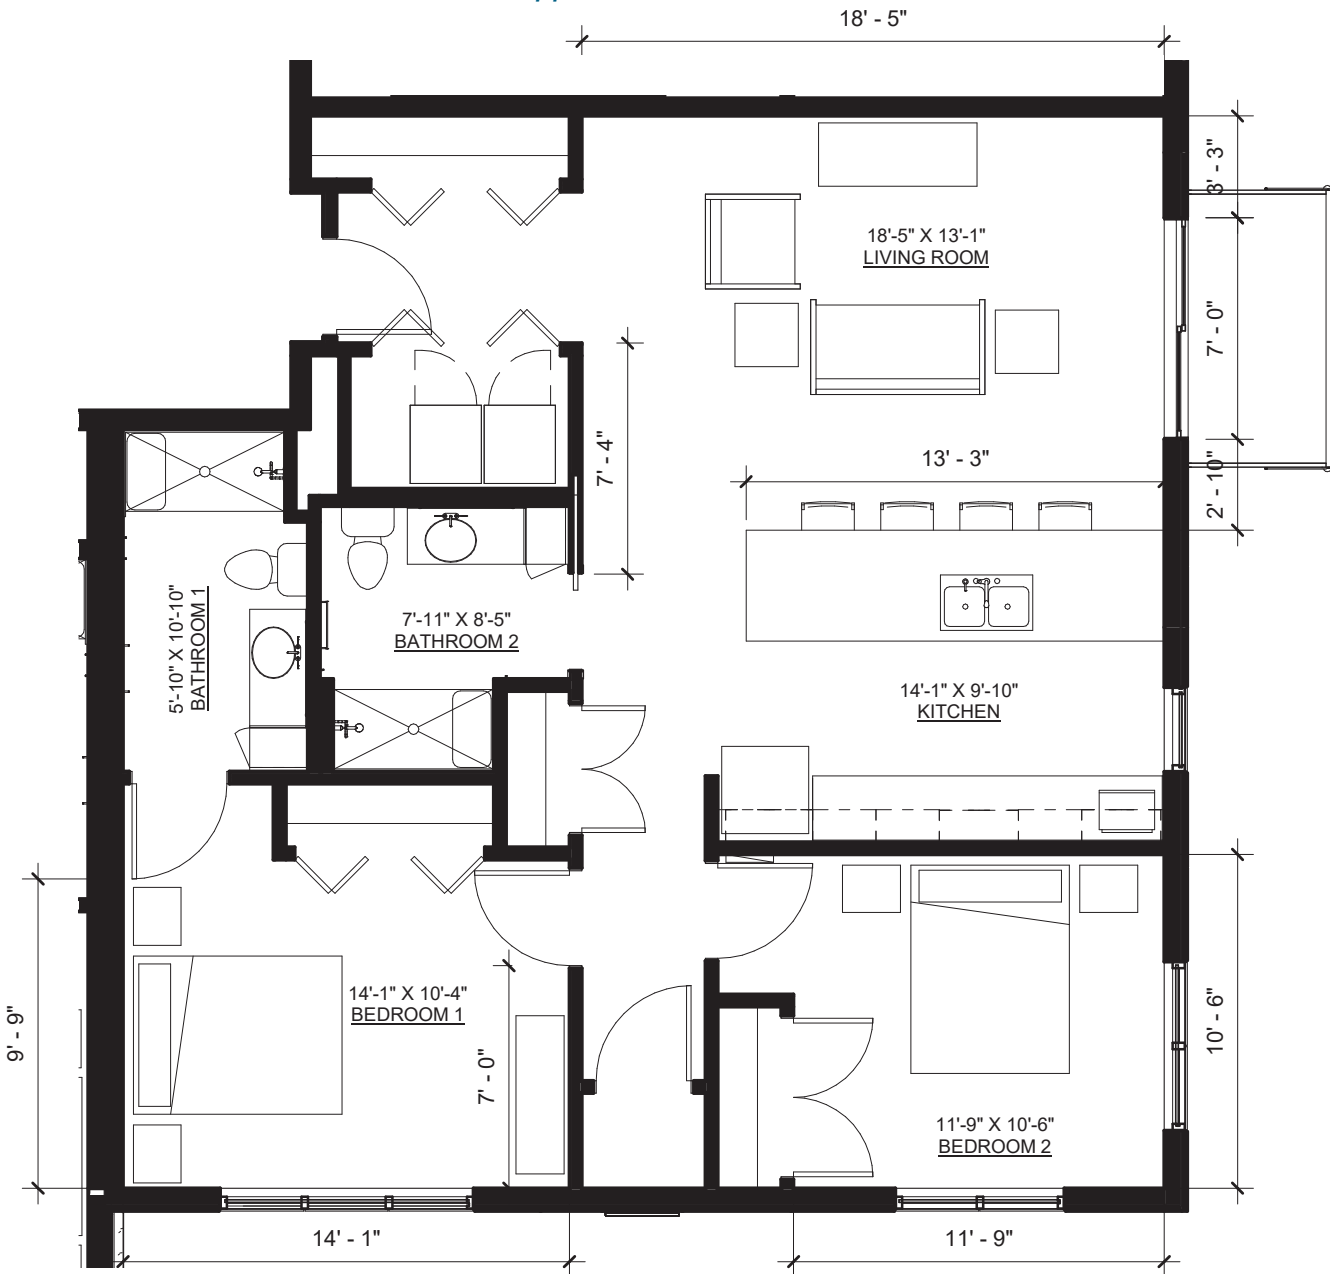

Two Bedroom | Two Bath | 966 sq ft

Apartments | 313, 314

BROADWELL

• Senior Living •

3025 Harbor Lane North

Plymouth, MN 55447

763.258.4539

broadwellplymouth.com

@broadwellplymouth

Lake Minnetonka

Senior Living Apartment

Two Bedroom | Two Bath | 1,143 sq ft

Apartments | 234, 334, 434

BROADWELL

• Senior Living •

3025 Harbor Lane North 