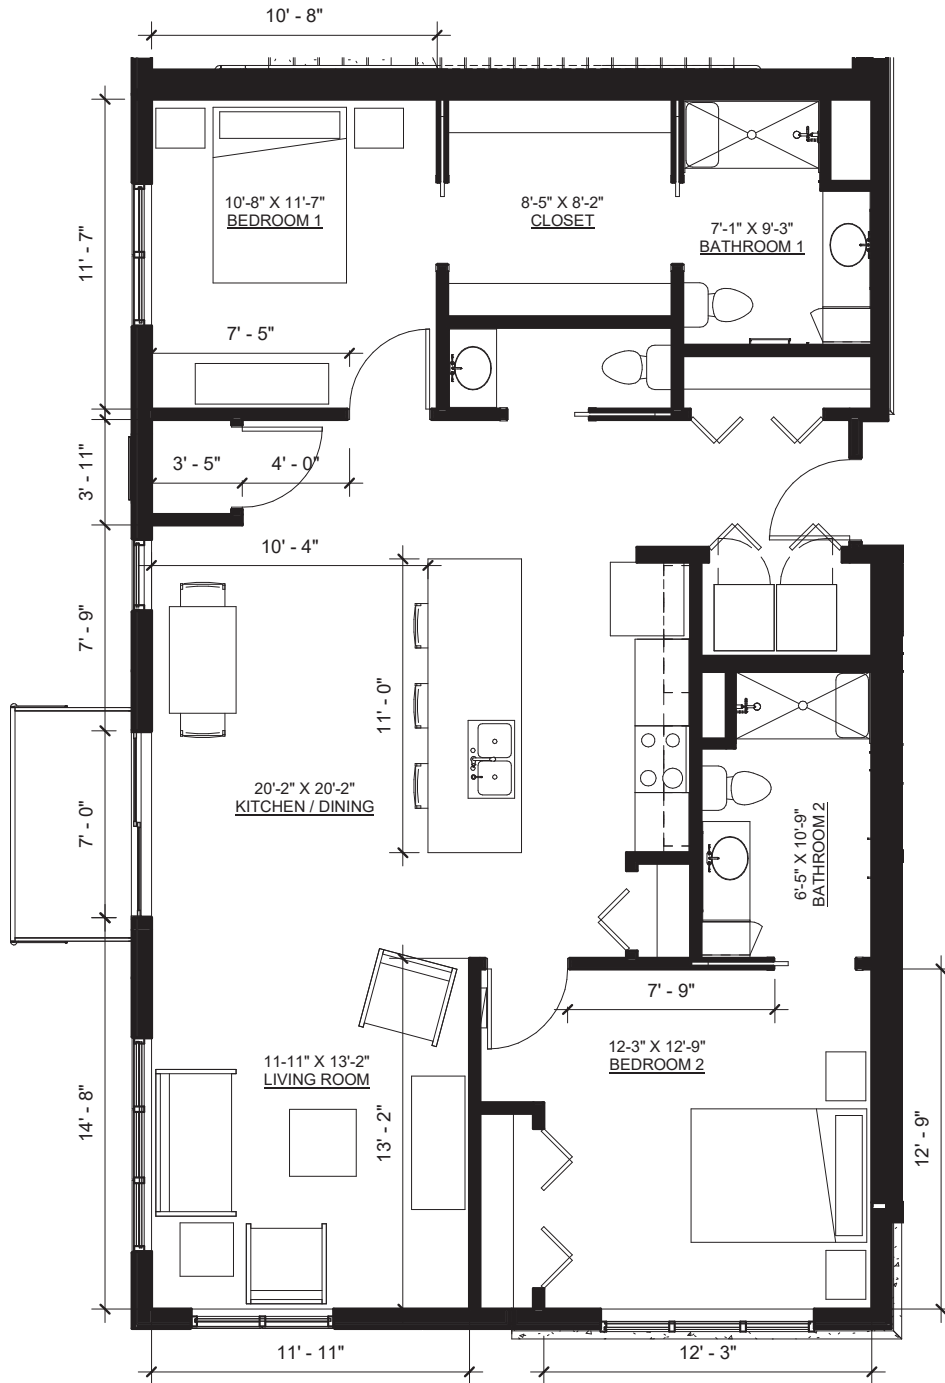

Lake Mille Lacs

Senior Living Apartment

Two Bedroom | Two and a Half Baths | 1,316 sq ft

Rooms | 235, 335, 435

BROADWELL

• Senior Living •

3025 Harbor Lane North

Plymouth, MN 55447

763.258.4539

broadwellplymouth.com

@broadwellplymouth